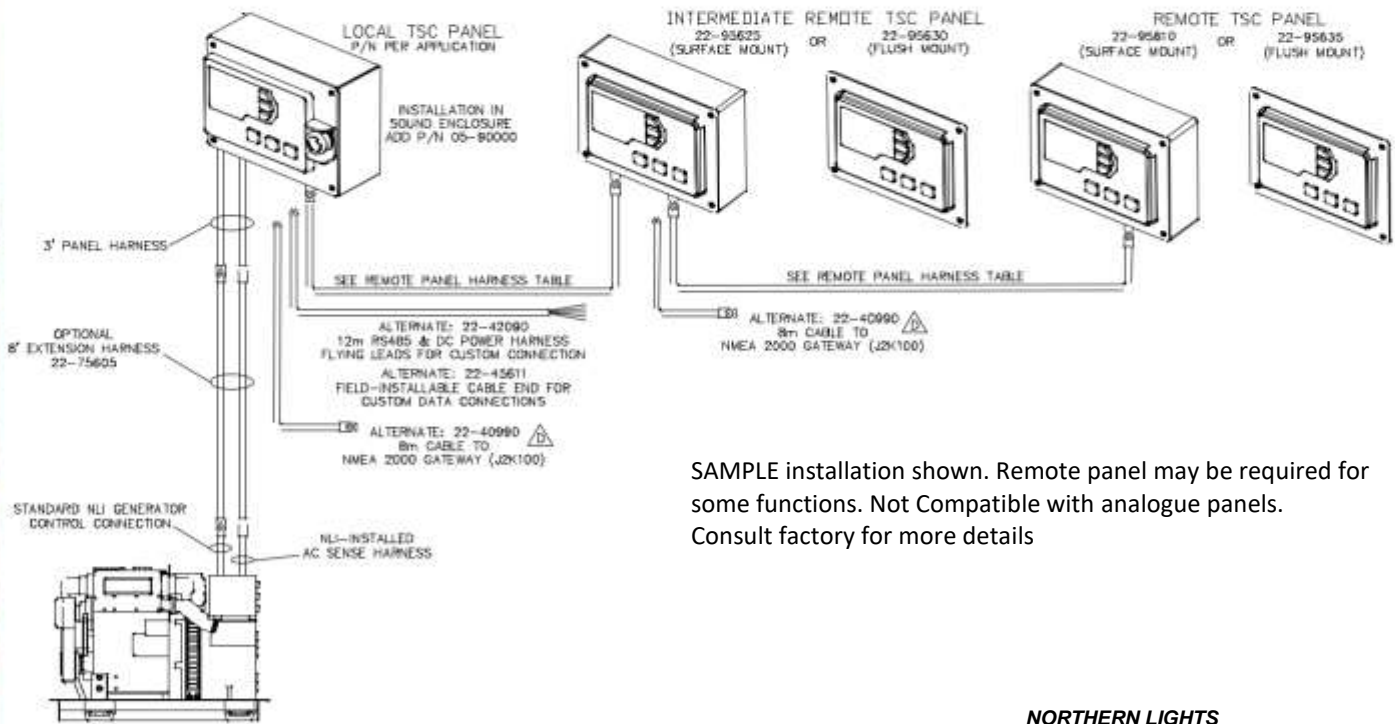

AVAILABLE DISPLAYS

TSC offers the display data most critical to the proper maintenance and functionality of your Northern Lights generator set. Adding a NMEA2000 compatible cable allows S-TSC to access all of your vessel's most crucial data.

NMEA2000 Compatibility

- Available through custom cable, in lengths of 25' (7.5 meters).
- Remote paneling available up to 128' (39 meters).
- Interfaces the S-TSC's SAE J1939 CAN data stream to an NMEA 2000 gateway.
- Reliable twisted-pair cable with 8-pin/5-pin connectors.
- Available on units **up to 40kW**.